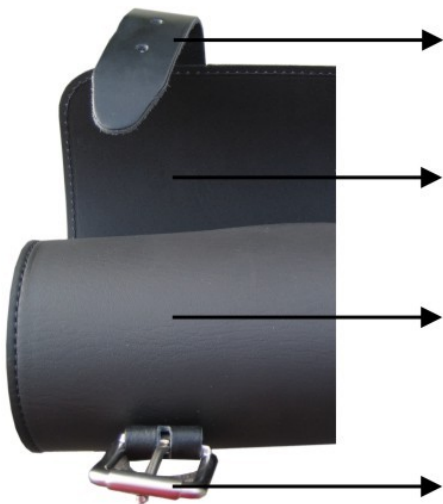

The perfect bag for every bike

vartex

K-Drive Toolbags

CIL 121 — CIL 120

CIL 121 : Small forkbag 26 cm x 10cm
CIL120 : Medium forkbag 30cm x 12 cm

Rindsleather

PVS plate
to keep the shape

Waterproof Iparex
for a luxury look